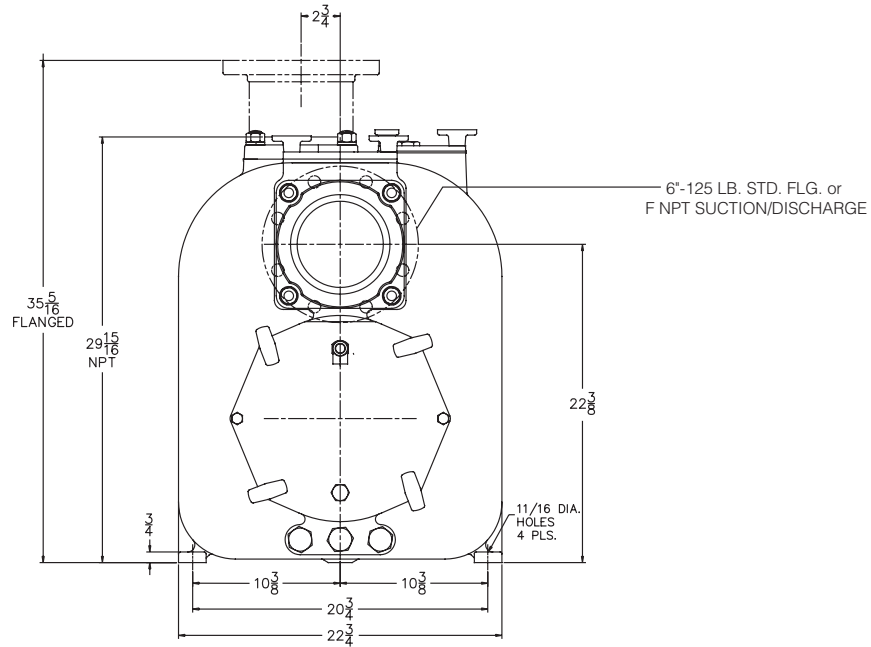

BSPD4

DIMENSIONS

**NOTE: Maximum 5/8\"
diameter fastener
to be used for
mounting pump
to foundation.**

ALL DIMENSIONS IN INCHES
NOTE: CASTING DIMENSIONS MAY VARY ± 1/8"

293 Wright Street | Delavan, WI 53115 | Phone: 1-888-BERKELEY | Fax: 1-800-321-8793 | www.berkeleypumps.com

BSPD6

DIMENSIONS

NOTE: Maximum 5/8" diameter fastener to be used for mounting pump to foundation.

**ALL DIMENSIONS IN INCHES
NOTE: CASTING DIMENSIONS MAY VARY ± 1/8"**

BSPD8

DIMENSIONS

ALL DIMENSIONS IN INCHES
NOTE: CASTING DIMENSIONS MAY VARY ± 1/8"