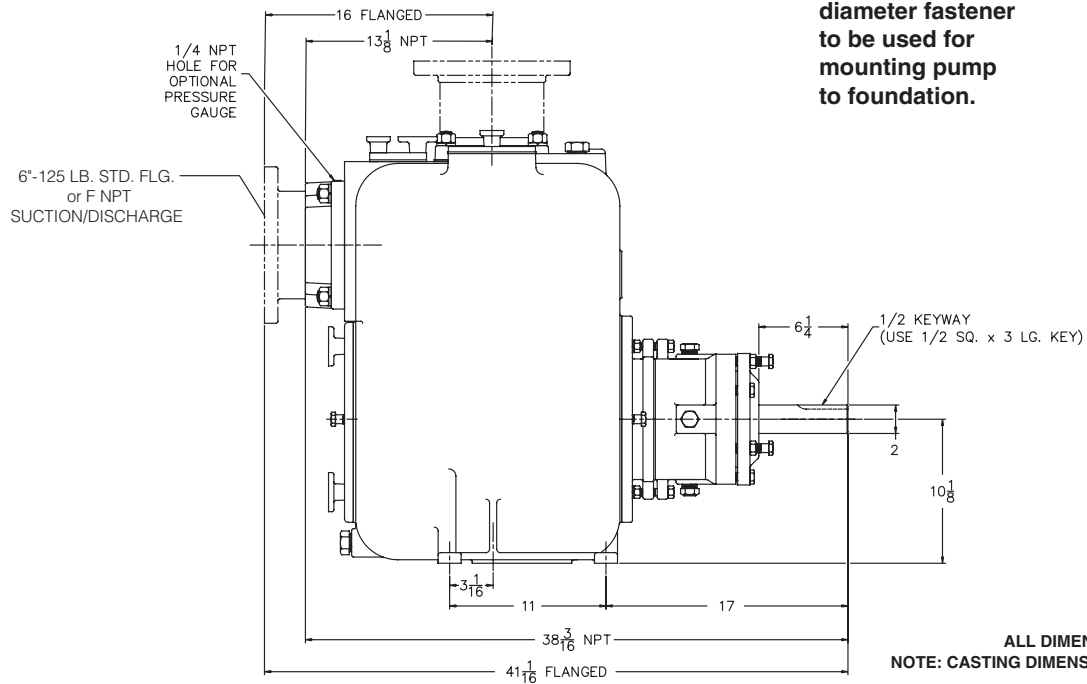

BSPD4

DIMENSIONS

**NOTE: Maximum 5/8\"
diameter fastener
to be used for
mounting pump
to foundation.**

ALL DIMENSIONS IN INCHES
NOTE: CASTING DIMENSIONS MAY VARY ± 1/8"

293 Wright Street | Delavan, WI 53115 | Phone: 1-888-BERKELEY | Fax: 1-800-321-8793 | www.berkeleypumps.com

BSPD6

DIMENSIONS

NOTE: Maximum 5/8" diameter fastener to be used for mounting pump to foundation.

**ALL DIMENSIONS IN INCHES
NOTE: CASTING DIMENSIONS MAY VARY ± 1/8"**

BSPD8

DIMENSIONS

ALL DIMENSIONS IN INCHES
NOTE: CASTING DIMENSIONS MAY VARY ± 1/8"