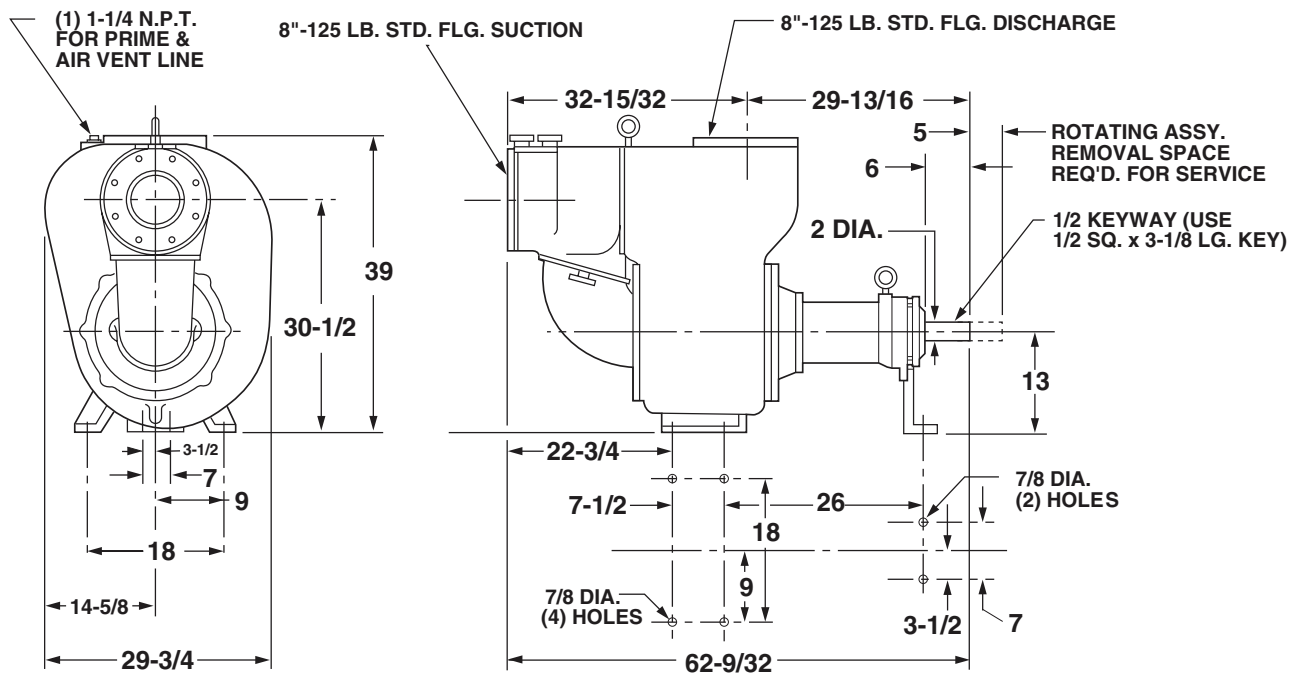

BSPD4

DIMENSIONS

**NOTE: Maximum 5/8\"
diameter fastener
to be used for
mounting pump
to foundation.**

ALL DIMENSIONS IN INCHES
NOTE: CASTING DIMENSIONS MAY VARY ± 1/8"

293 Wright Street | Delavan, WI 53115 | Phone: 1-888-BERKELEY | Fax: 1-800-321-8793 | www.berkeleypumps.com

BSPD6

DIMENSIONS

NOTE: Maximum 5/8" diameter fastener to be used for mounting pump to foundation.

**ALL DIMENSIONS IN INCHES
NOTE: CASTING DIMENSIONS MAY VARY ± 1/8"**

BSPD8

DIMENSIONS

ALL DIMENSIONS IN INCHES
NOTE: CASTING DIMENSIONS MAY VARY ± 1/8"