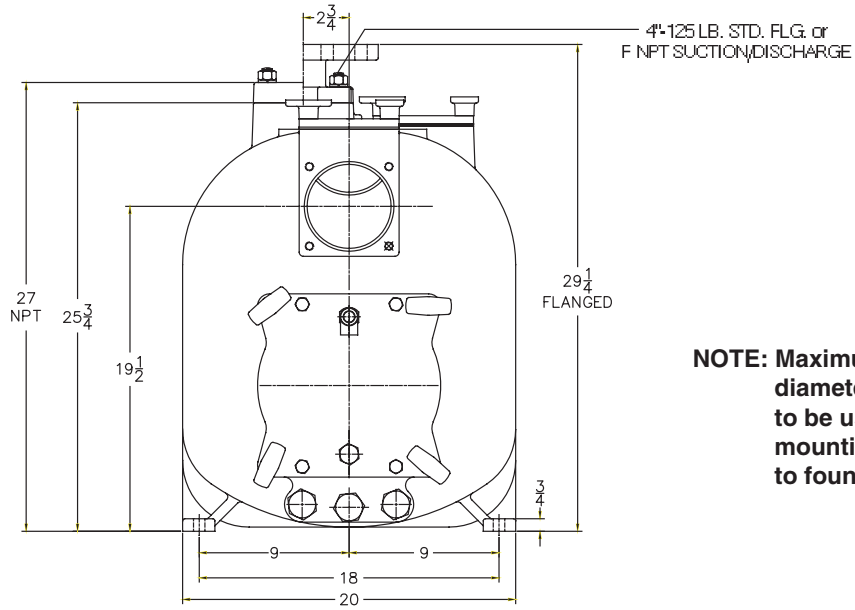

BSPD4

DIMENSIONS

**NOTE: Maximum 5/8\"
diameter fastener
to be used for
mounting pump
to foundation.**

ALL DIMENSIONS IN INCHES
NOTE: CASTING DIMENSIONS MAY VARY ± 1/8"

293 Wright Street | Delavan, WI 53115 | Phone: 1-888-BERKELEY | Fax: 1-800-321-8793 | www.berkeleypumps.com

BSPD6

DIMENSIONS

NOTE: Maximum 5/8" diameter fastener to be used for mounting pump to foundation.

**ALL DIMENSIONS IN INCHES
NOTE: CASTING DIMENSIONS MAY VARY ± 1/8"**

BSPD8

DIMENSIONS

ALL DIMENSIONS IN INCHES
NOTE: CASTING DIMENSIONS MAY VARY ± 1/8"