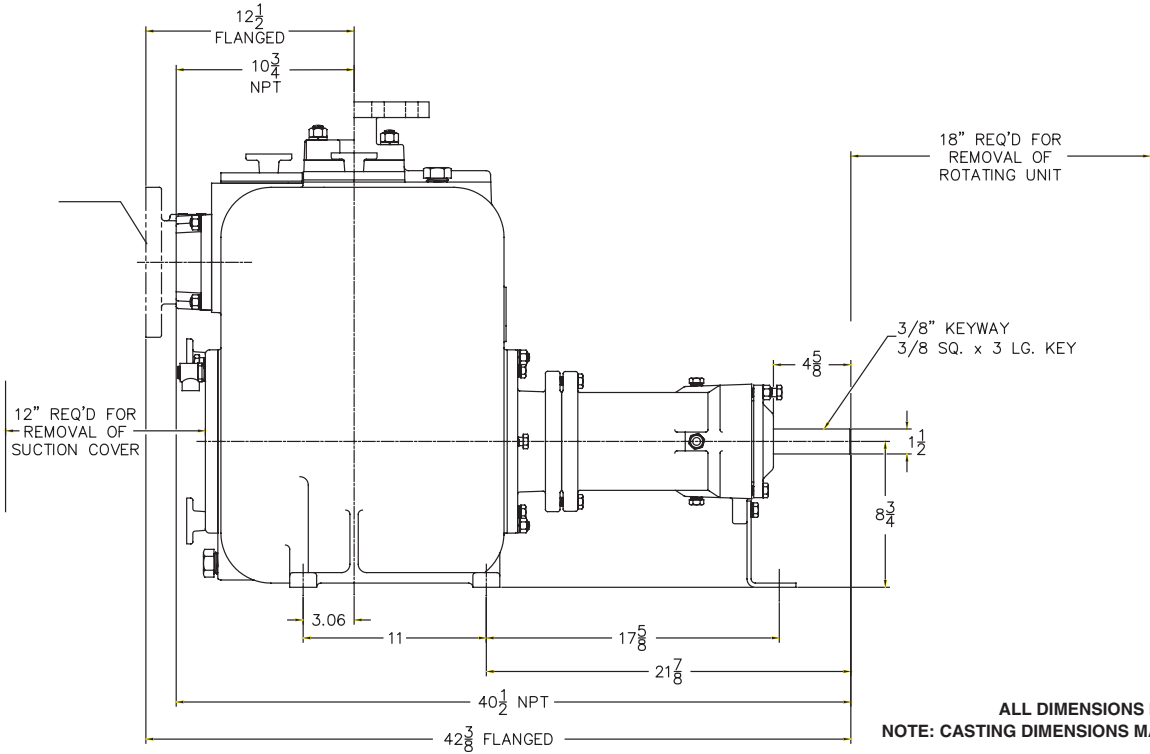

BSPD4

DIMENSIONS

**NOTE: Maximum 5/8\"
diameter fastener
to be used for
mounting pump
to foundation.**

ALL DIMENSIONS IN INCHES
NOTE: CASTING DIMENSIONS MAY VARY ± 1/8"

293 Wright Street | Delavan, WI 53115 | Phone: 1-888-BERKELEY | Fax: 1-800-321-8793 | www.berkeleypumps.com

BSPD6

DIMENSIONS

NOTE: Maximum 5/8" diameter fastener to be used for mounting pump to foundation.

**ALL DIMENSIONS IN INCHES
NOTE: CASTING DIMENSIONS MAY VARY ± 1/8"**

BSPD8

DIMENSIONS

ALL DIMENSIONS IN INCHES
NOTE: CASTING DIMENSIONS MAY VARY ± 1/8"