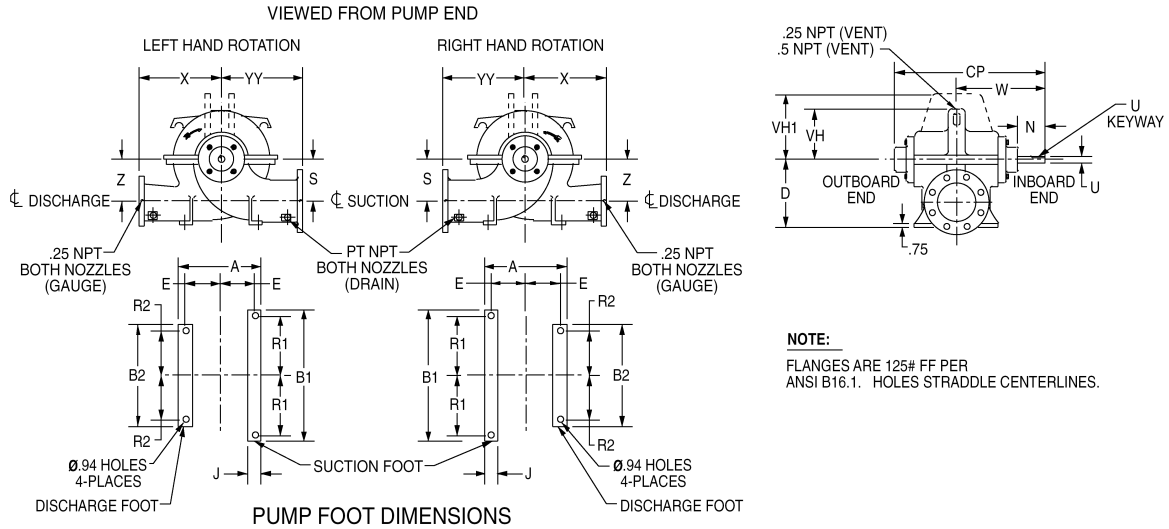

Series HSC3 Centrifugal Bare Pumps Submittal

B-537B

DIMENSIONS - Inches (mm)